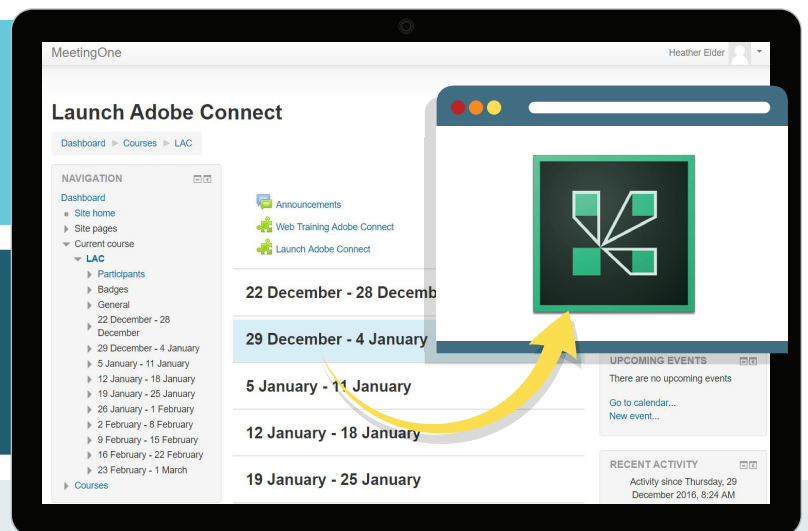

Easy Scheduling

Fully Secured Access